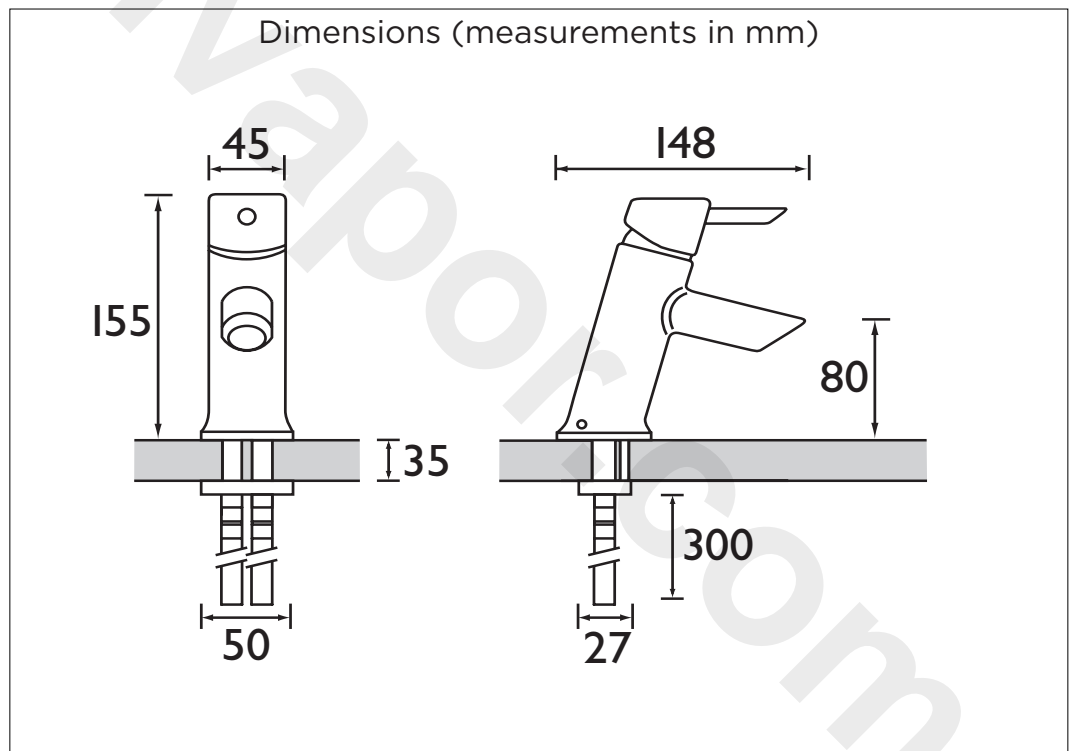

AE BASNW C

ACUTE Tap Range Acute Basin Mixer Without Waste Chrome

Specification	
Style:	Contemporary
Product Type:	Bathroom Taps
Finish/Colour:	Chrome
Main Construction Material:	Brass
Mount Type:	Deck Mounted
Handle Type:	Single Lever
Connection Inlet:	15mm Flexible Connecting Pipes
Number of Tap Holes Required:	1
Valve/Cartridge Type:	35mm Ceramic Disc Cartridge
Plumbing System Suitability	All
Working Pressure Range:	Min 0.2 - Max 5.0 Bar
Maximum Hot Water Temperature: °c	65
Maximum Dynamic Pressure: (bar)	5
Maximum Static Pressure: (bar)	10
Flow Type:	Single
Flow Rate: (l/min @ 3 bar)	20.4
Connection Outlet:	N/A
Isolation Included:	Yes

Features:

- Easyfit
- Metal Fixing Nut
- Supplied with flexi tails and integral isolators
- Ceramic Cartridge

Product Certifications:

For more products, visit our website:

Flow Rates (l/min)						
System Pressure (bar)	0.2	0.5	1	2	3	5
Single Outlet	4.9	8.1	11.8	16.7	20.4	26.5
Mixed	5.7	9.3	13.4	18.9	23.1	29.6

TECHNICAL
DATA
SHEET

BRISTAN
TAPS & SHOWERS D2